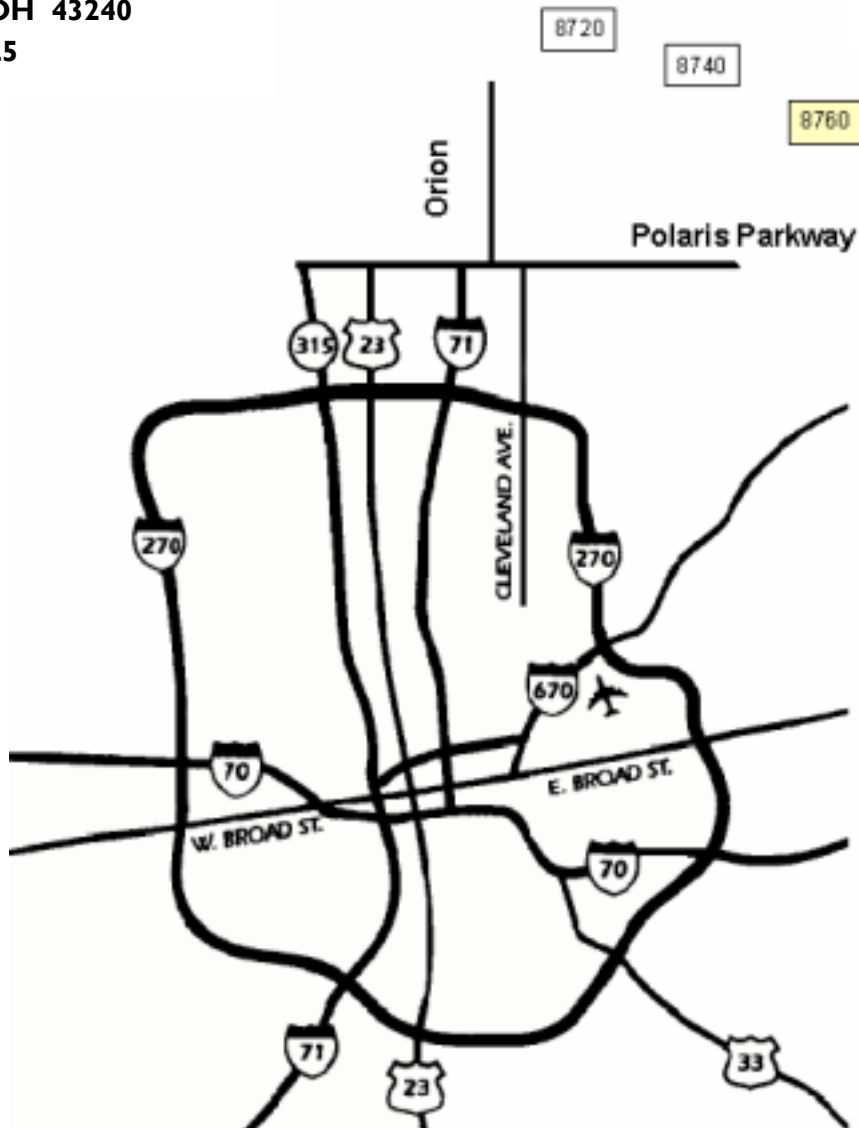

TDCI Inc.
8760 Orion Place
Suite 300
Columbus OH 43240
614-782-2325

Directions to TDCI from Port Columbus

1. From **International Gateway**, take **US-62 E** ramp towards **I-270/Cleveland/Wheeling**
2. Merge onto **US-62**
3. Take **I-270 N/US 62 E** exit on the left towards **Cleveland/Gahanna**
4. **Keep Left** at the fork in the ramp
5. Merge onto **I-270 N**
6. Take the **I-71 exit (No. 26)** towards **Columbus/Cleveland**
7. Keep **Right** at the fork in the ramp
8. Merge onto **I-71 N**
9. Take the **Polaris Parkway exit (No. 121)**
10. Turn **Right** onto Polaris Parkway
11. Turn **Left** onto Orion Place
12. Turn **Right** into last driveway on the right.